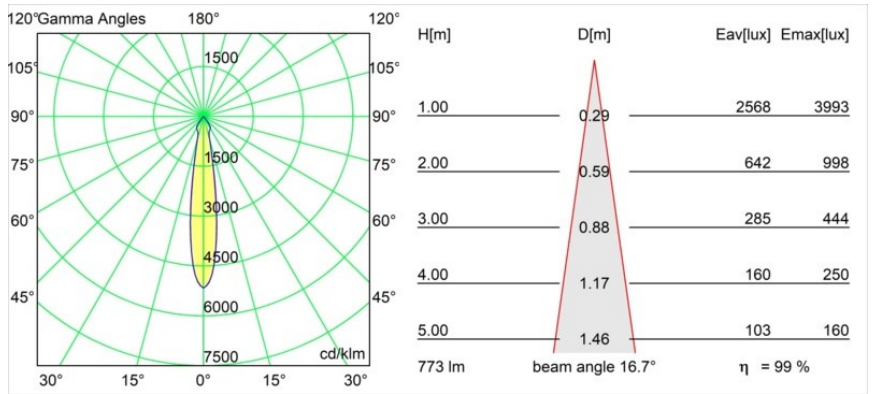

Light distribution & beam diagram