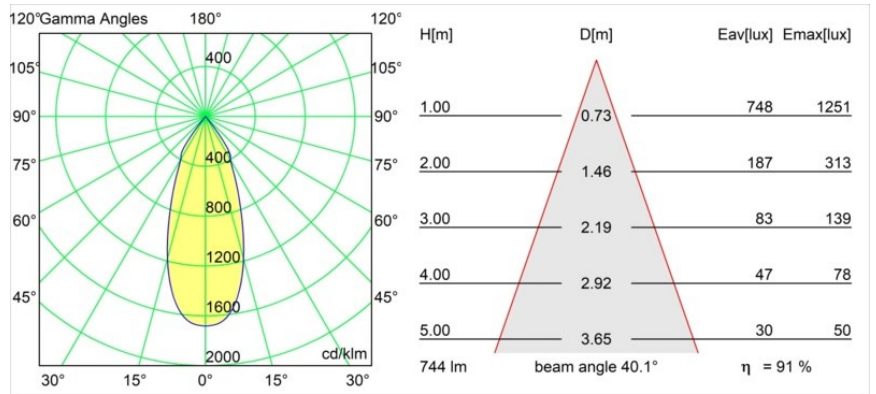

Light distribution & beam diagram