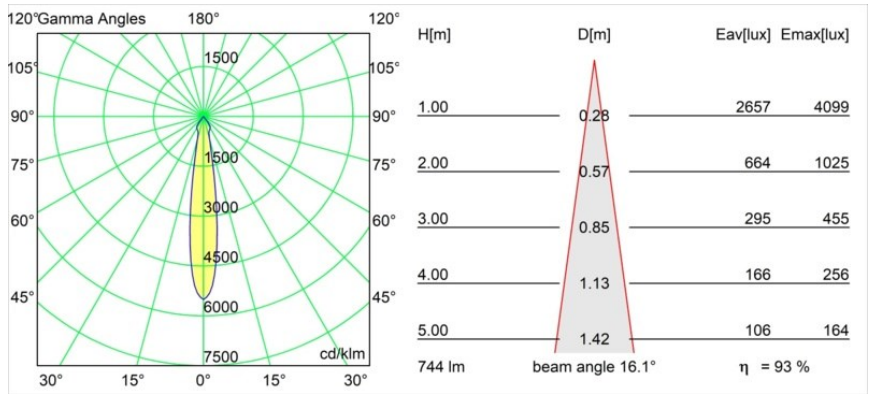

Light distribution & beam diagram