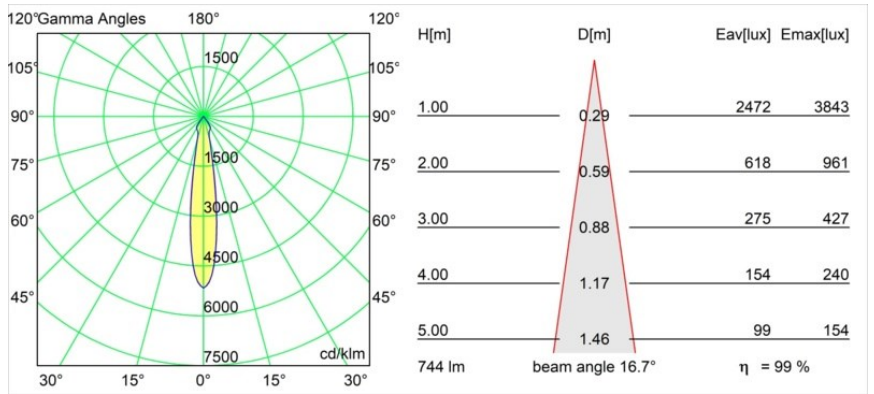

Light distribution & beam diagram