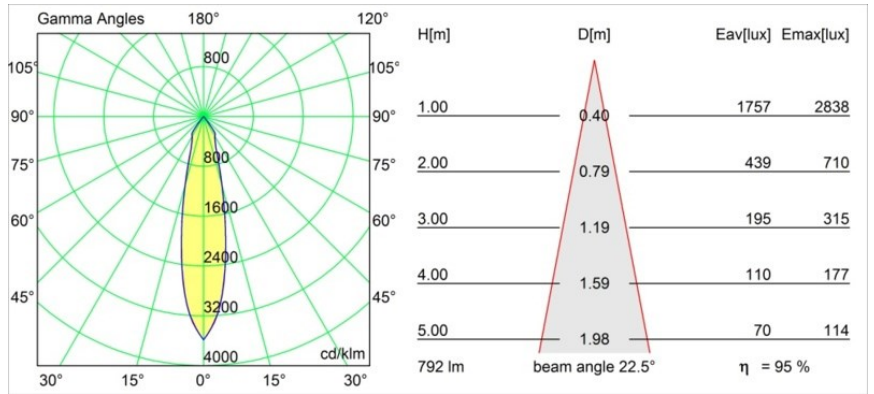

Light distribution & beam diagram