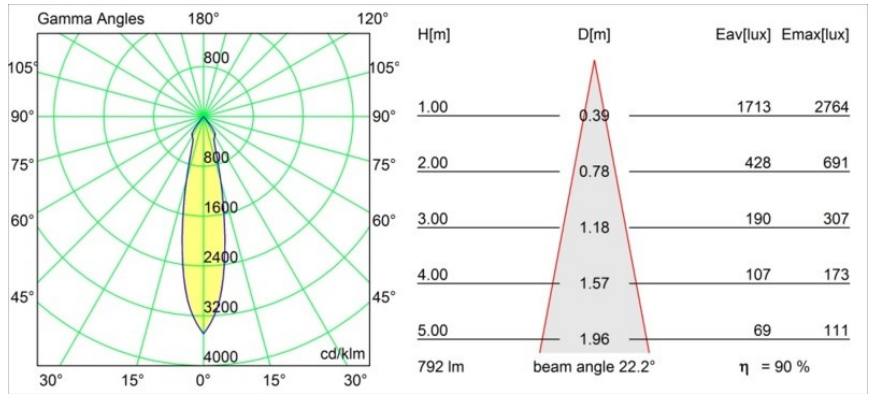

Light distribution & beam diagram