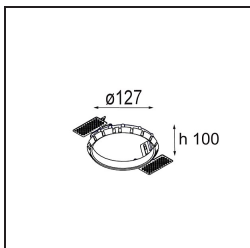

- **12810230** Ring Recessed 115 1x

Choose a required accessory