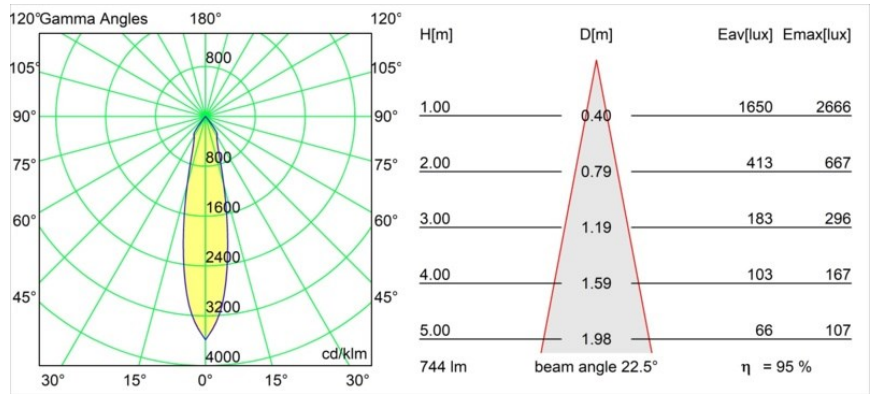

Light distribution & beam diagram