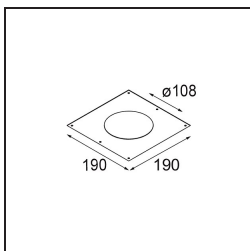

- **12290530** Plaster Kit 190X190 - 108 1x