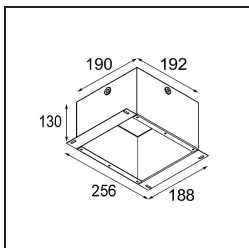

Installation Accessories

- **10889830** Installation Housing 192x190x130