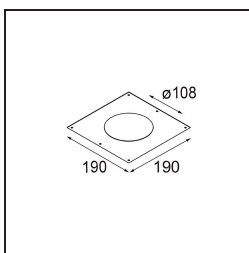

- **12290530** Plaster Kit 190X190 - 108 1x