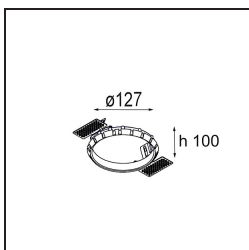

- **12810230** Ring Recessed 115 1x

Choose a required accessory