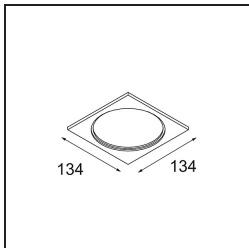

Specifications

Material	12791032
Light Source Type	LED
LED Type	BRIDGELUX V8G8
LED technology	LED COB
CRI	Min. 90
Colour Temperature	2700K
Lifetime	L80B20 @50,000 Hours
Lamp Included	Yes
Number of Light Sources	1
CIE flux code	100 100 100 100 90
Binning (SDCM)	2
Light Direction	Down
Optic	Reflector
Measured beam angle (°)	22.2
Input Voltage	Constant Current Driver Required
Electrical Class	III
IP Rating	20
Glow wire rating (°C)	960
Indoor/Outdoor	Indoor
Application	Ceiling, Wall
Mounting	Recessed
Cut-out size (mm)	ø108
Mounting depth (mm)	100.0
Adjustability	H 355° V 30°
Distance to Lighted Object (m)	0,1
Primary Colour & Primary Finish	Black, Structure
Gross weight (g)	434.0
Drive current (mA)	350 500 700
Min. forward voltage (Vf)	13,2 13,7 14,2
Max. forward voltage (Vf)	15,0 15,4 16,0
Connected load (W)	5,0 7,2 10,6
Luminous flux per lamp (lm)	501 673 865
Efficacy (lm/W)	81 73 65
Glare rating	14 15 16

Remark

- 3500K on request
-

TM30 & CRI diagram

Light distribution & beam diagram

Diagrams

Decorative Accessories

- 12810009** Mask Smart 115 1x White Structure
- 12810032** Mask Smart 115 1x Black Structure
- 12810046** Mask Smart 115 1x Gold Matt