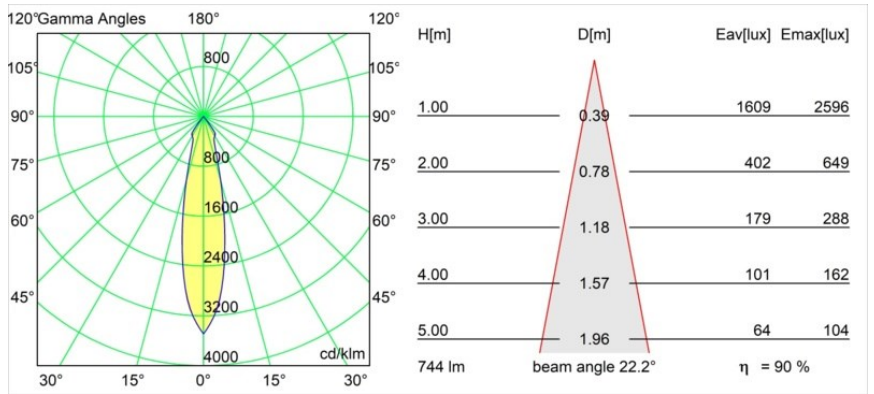

Light distribution & beam diagram