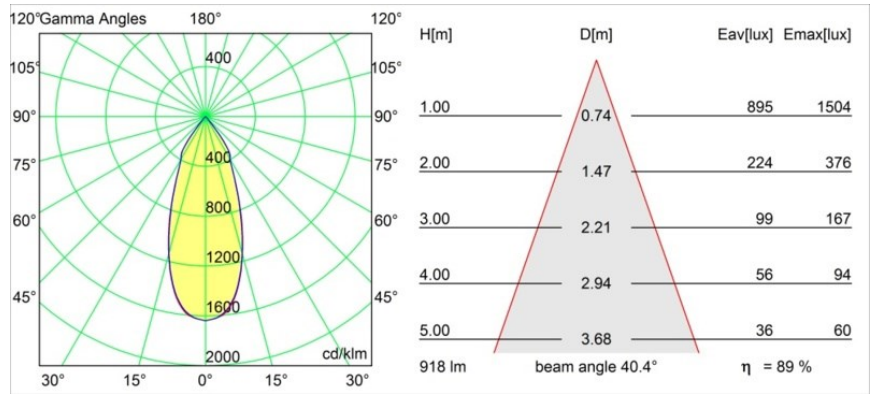

Light distribution & beam diagram