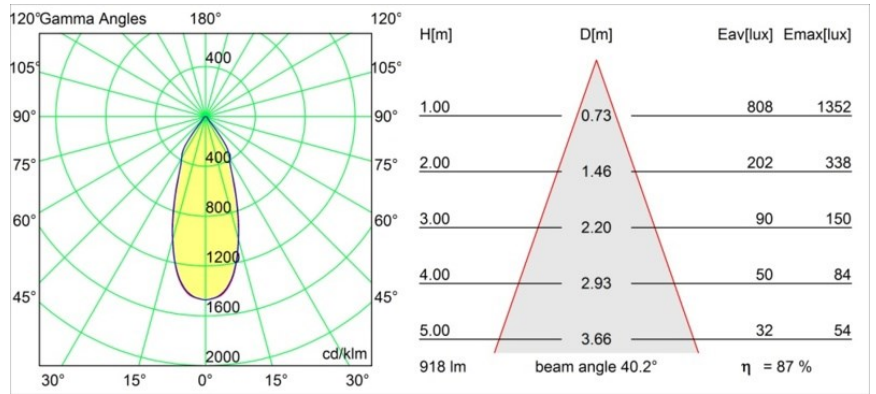

Light distribution & beam diagram