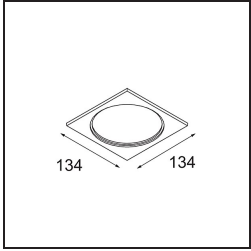

Decorative Accessories

- **12810009** Mask Smart 115 1x White Structure
- **12810032** Mask Smart 115 1x Black Structure
- **12810046** Mask Smart 115 1x Gold Matt