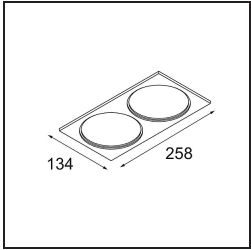

### Specifications

Material	12783209
Light Source Type	LED
LED Type	BRIDGELUX WARMDIM 12W
LED technology	LED COB
CRI	Min. 95
Colour Temperature	1800-3000K (Warm Dim)
Lifetime	L80B10 @50,000 Hours
Lamp Included	Yes
Number of Light Sources	1
Binning (SDCM)	3
Light Direction	Down
Optic	Reflector
Measured beam angle (°)	40.2
Input Voltage	Constant Current Driver Required
Electrical Class	III
IP Rating	20
Glow wire rating (°C)	960
Indoor/Outdoor	Indoor
Application	Ceiling, Wall
Mounting	Recessed
Cut-out size (mm)	ø108
Mounting depth (mm)	100.0
Adjustability	H 355° V 30°
Distance to Lighted Object (m)	0,1
Primary Colour & Primary Finish	White, Structure
Gross weight (g)	431.0
Drive current (mA)	350
Min. forward voltage (Vf)	30,6
Max. forward voltage (Vf)	37,0
Connected load (W)	12,0
Luminous flux per lamp (lm)	881
Efficacy (lm/W)	73
Glare rating	19
Remark	• 3500K on request

**TM30 & CRI diagram**

**Light distribution & beam diagram**

**Decorative Accessories**

- 12810009** Mask Smart 115 1x White Structure
- 12810032** Mask Smart 115 1x Black Structure
- 12810046** Mask Smart 115 1x Gold Matt