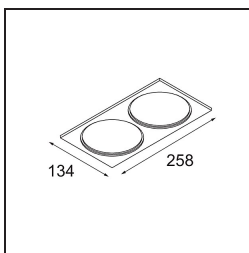

TM30 & CRI diagram

Light distribution & beam diagram

Diagrams

Decorative Accessories

- 12810009** Mask Smart 115 1x White Structure
- 12810032** Mask Smart 115 1x Black Structure
- 12810046** Mask Smart 115 1x Gold Matt