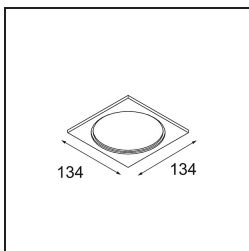

TM30 & CRI diagram

Light distribution & beam diagram

Diagrams

Decorative Accessories

- 12810009** Mask Smart 115 1x White Structure
- 12810032** Mask Smart 115 1x Black Structure
- 12810046** Mask Smart 115 1x Gold Matt