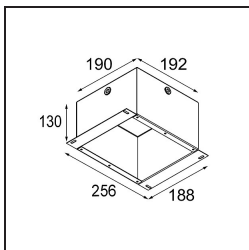

Installation Accessories

- **10889830** Installation Housing 192x190x130