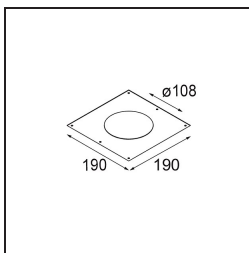

- **12290530** Plaster Kit 190X190 - 108 1x