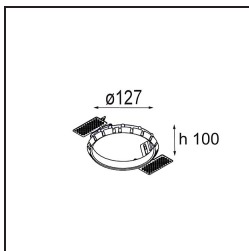

- **12810230** Ring Recessed 115 1x

Choose a required accessory