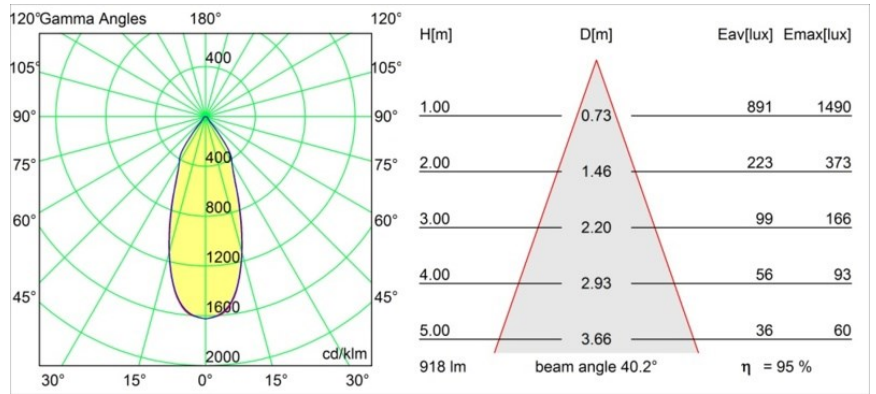

Light distribution & beam diagram