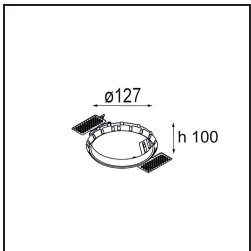

- **12810230** Ring Recessed 115 1x

Choose a required accessory