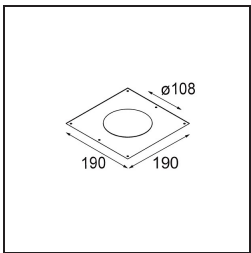

- **12290530** Plaster Kit 190X190 - 108 1x