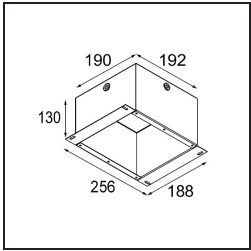

Installation Accessories

- **10889830** Installation Housing 192x190x130