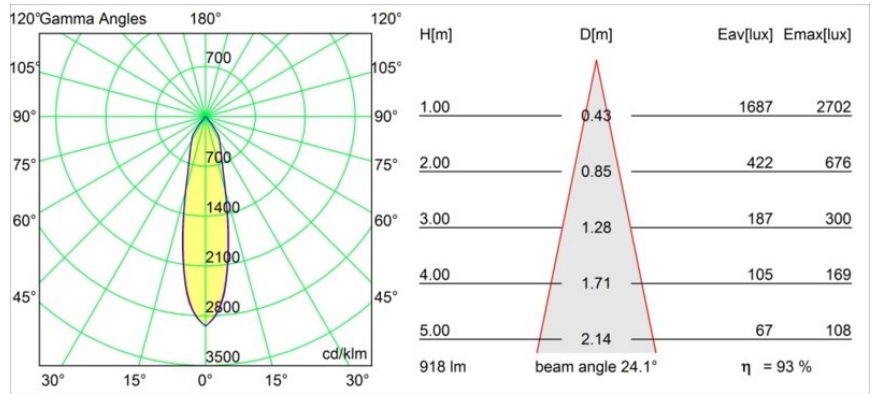

Light distribution & beam diagram