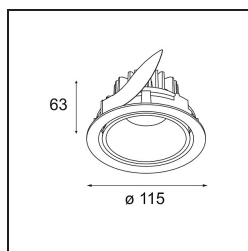

### Specifications

Material	12783146
Light Source Type	LED
LED Type	BRIDGELUX WARMDIM 12W
LED technology	LED COB
CRI	Min. 95
Colour Temperature	1800-3000K (Warm Dim)
Lifetime	L80B10 @50,000 Hours
Lamp Included	Yes
Number of Light Sources	1
Binning (SDCM)	3
Light Direction	Down
Optic	Reflector
Measured beam angle (°)	24.1
Input Voltage	Constant Current Driver Required
Electrical Class	III
IP Rating	20
Glow wire rating (°C)	960
Indoor/Outdoor	Indoor
Application	Ceiling, Wall
Mounting	Recessed
Cut-out size (mm)	ø108
Mounting depth (mm)	100.0
Adjustability	H 355° V 30°
Distance to Lighted Object (m)	0,1
Primary Colour & Primary Finish	Gold, Matt
Gross weight (g)	431.0
Drive current (mA)	350
Min. forward voltage (Vf)	30,6
Max. forward voltage (Vf)	37,0
Connected load (W)	12,0
Luminous flux per lamp (lm)	855
Efficacy (lm/W)	71
Glare rating	16
Remark	• 3500K on request