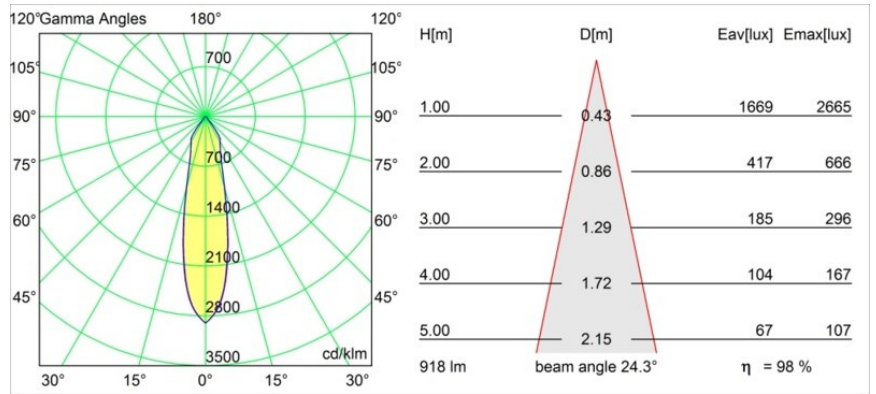

Light distribution & beam diagram