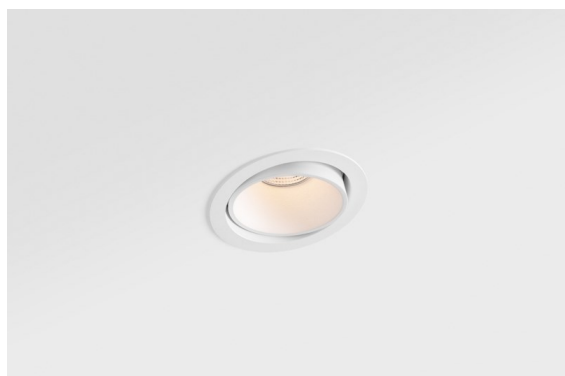

Date
Customer
Project
Type

*Smart Lotis Recessed Adjustable 115 1x LED 1800-3000K WD Medium DE White Structure*

### Specifications

Material	12783109
Light Source Type	LED
LED Type	BRIDGELUX WARMDIM 12W
LED technology	LED COB
CRI	Min. 95
Colour Temperature	1800-3000K (Warm Dim)
Lifetime	L80B10 @50,000 Hours
Lamp Included	Yes
Number of Light Sources	1
Binning (SDCM)	3
Light Direction	Down
Optic	Reflector
Measured beam angle (°)	24.3
Input Voltage	Constant Current Driver Required
Electrical Class	III
IP Rating	20
Glow wire rating (°C)	960
Indoor/Outdoor	Indoor
Application	Ceiling, Wall
Mounting	Recessed
Cut-out size (mm)	ø108
Mounting depth (mm)	100.0
Adjustability	H 355° V 30°
Distance to Lighted Object (m)	0,1
Primary Colour & Primary Finish	White, Structure
Gross weight (g)	431.0
Drive current (mA)	350
Min. forward voltage (Vf)	30,6
Max. forward voltage (Vf)	37,0
Connected load (W)	12,0
Luminous flux per lamp (lm)	903
Efficacy (lm/W)	75
Glare rating	19
Remark	• 3500K on request

The 3 original designs, Smart Kup, Lotis and Cake still manage to steal the hearts of interior designers. And this goes for the entire Smart family. Smart's accessibility and extreme versatility are arguably fit for any expression. Mix and match accent lighting, up and downlight, fixed or adjustable, a mosaic of shapes, sizes, colours and mounting options, and create a playful installation.