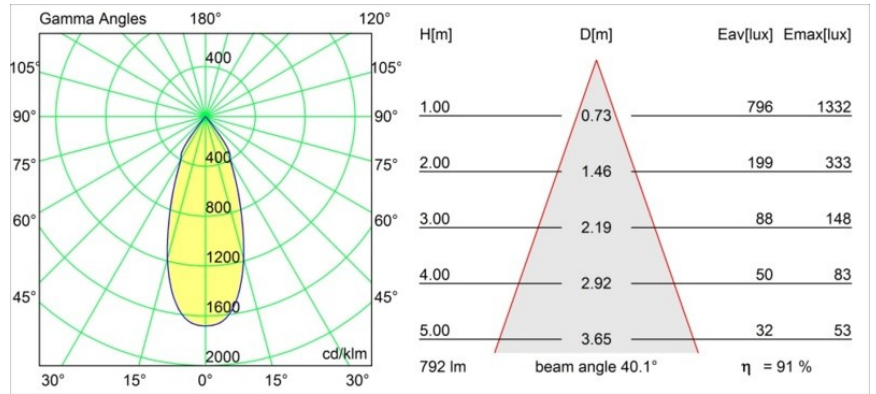

Light distribution & beam diagram