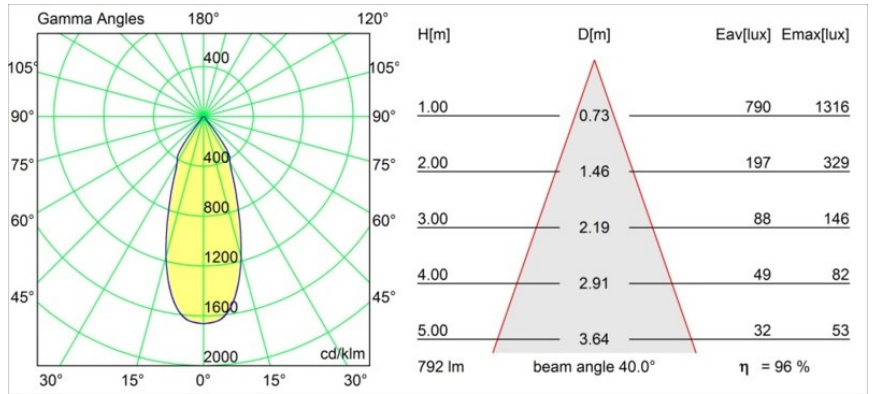

Light distribution & beam diagram