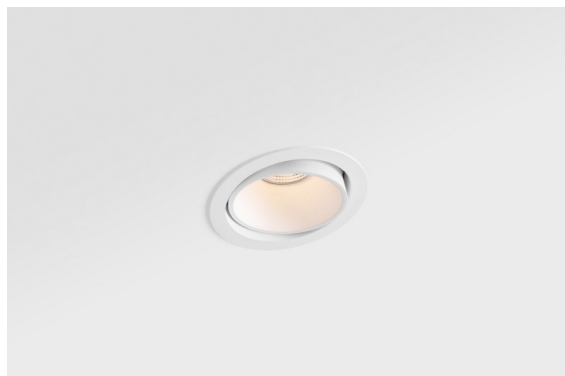

*Smart Lotis Recessed Adjustable 115 1x LED 4000K Flood DE White Structure*

The 3 original designs, Smart Kup, Lotis and Cake still manage to steal the hearts of interior designers. And this goes for the entire Smart family. Smart's accessibility and extreme versatility are arguably fit for any expression. Mix and match accent lighting, up and downlight, fixed or adjustable, a mosaic of shapes, sizes, colours and mounting options, and create a playful installation.

### Specifications

Material	12781809
Light Source Type	LED
LED Type	BRIDGELUX V8G6
LED technology	LED COB
CRI	Min. 90
Colour Temperature	4000K
Lifetime	L80B20 @50,000 Hours
Lamp Included	Yes
Number of Light Sources	1
CIE flux code	95 98 100 100 97
Binning (SDCM)	3
Light Direction	Down
Optic	Reflector
Measured beam angle (°)	40.0
Input Voltage	Constant Current Driver Required
Electrical Class	III
IP Rating	20
Glow wire rating (°C)	960
Indoor/Outdoor	Indoor
Application	Ceiling, Wall
Mounting	Recessed
Cut-out size (mm)	ø108
Mounting depth (mm)	100.0
Adjustability	H 355° V 30°
Distance to Lighted Object (m)	0,1
Primary Colour & Primary Finish	White, Structure
Gross weight (g)	431.0
Drive current (mA)	350      500      700
Min. forward voltage (Vf)	16,5      17,1      17,7
Max. forward voltage (Vf)	19,2      19,8      20,8
Connected load (W)	6,2      9,2      13,4
Luminous flux per lamp (lm)	610      767      986
Efficacy (lm/W)	98      83      74
Glare rating	17      18      19

---

Remark

- 3500K on request
-

**TM30 & CRI diagram**

**Light distribution & beam diagram**

Diagrams

**Decorative Accessories**

- 12810009** Mask Smart 115 1x White Structure
- 12810032** Mask Smart 115 1x Black Structure
- 12810046** Mask Smart 115 1x Gold Matt