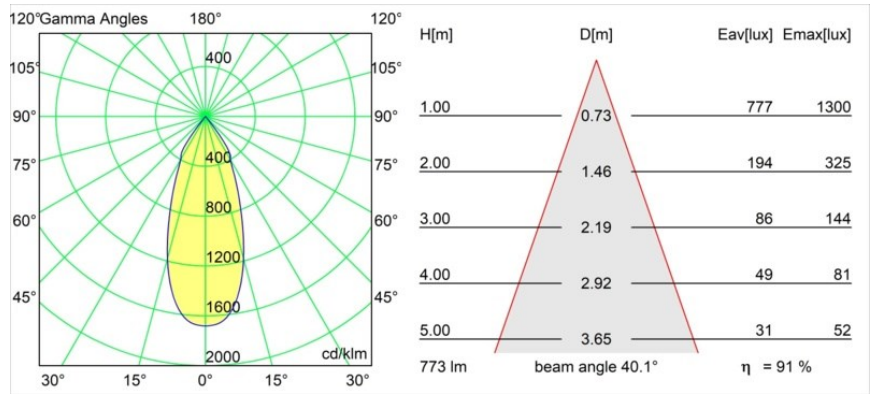

Light distribution & beam diagram