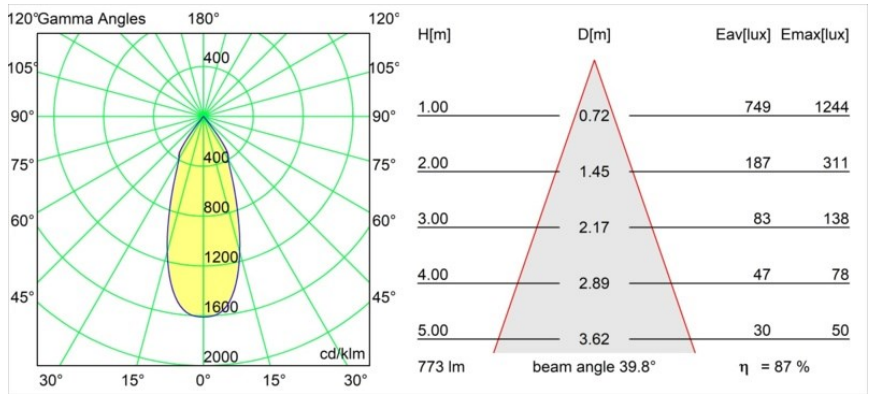

Light distribution & beam diagram