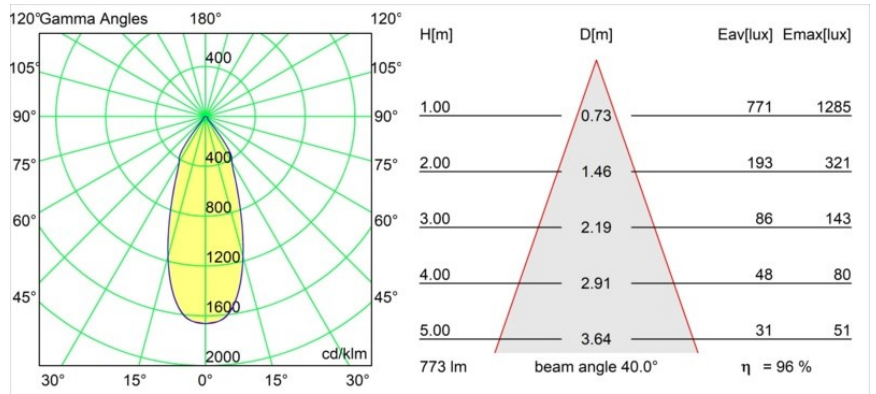

Light distribution & beam diagram