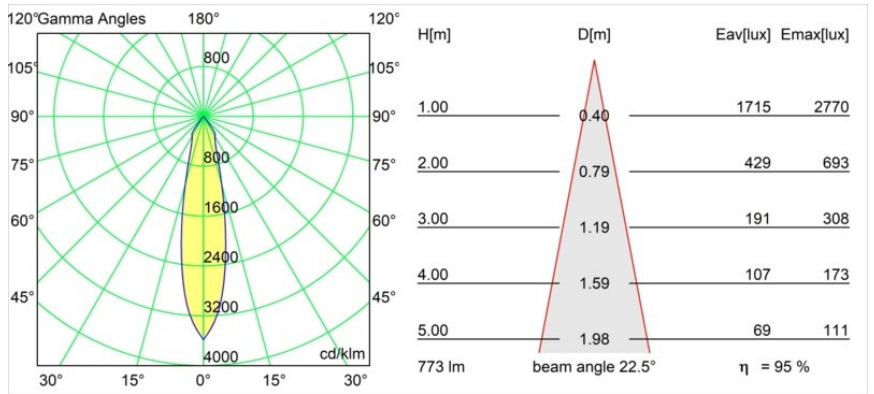

Light distribution & beam diagram