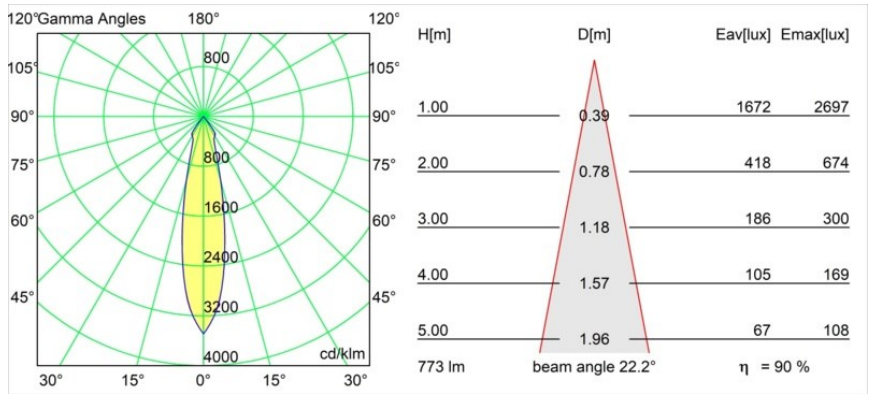

Light distribution & beam diagram