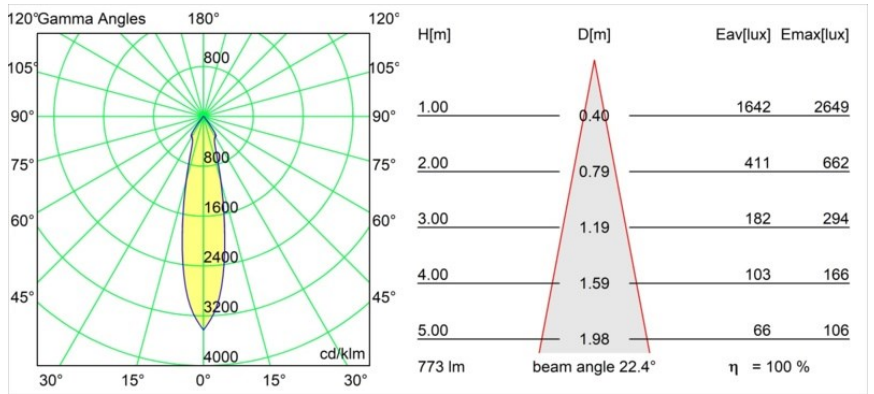

Light distribution & beam diagram