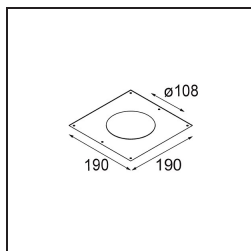

- **12290530** Plaster Kit 190X190 - 108 1x