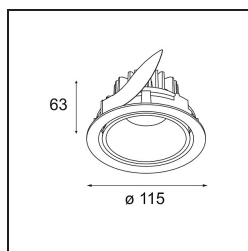

Specifications

Material	12781446		
Light Source Type	LED		
LED Type	BRIDGELUX V8G8		
LED technology	LED COB		
CRI	Min. 90		
Colour Temperature	3000K		
Lifetime	L80B10 @50,000 Hours		
Lamp Included	Yes		
Number of Light Sources	1		
CIE flux code	100 100 100 100 97		
Binning (SDCM)	2		
Light Direction	Down		
Optic	Reflector		
Measured beam angle (°)	16.2		
Input Voltage	Constant Current Driver Required		
Electrical Class	III		
IP Rating	20		
Glow wire rating (°C)	960		
Indoor/Outdoor	Indoor		
Application	Ceiling, Wall		
Mounting	Recessed		
Cut-out size (mm)	ø108		
Mounting depth (mm)	100.0		
Adjustability	H 355° V 30°		
Distance to Lighted Object (m)	0,1		
Primary Colour & Primary Finish	Gold, Matt		
Gross weight (g)	431.0		
Drive current (mA)	350	500	700
Min. forward voltage (Vf)	13,2	13,7	14,2
Max. forward voltage (Vf)	15,0	15,4	16,0
Connected load (W)	5,0	7,2	10,6
Luminous flux per lamp (lm)	559	750	965
Efficacy (lm/W)	112	104	91
Glare rating	15	16	17