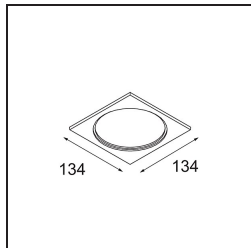

Specifications

Material	12781446		
Light Source Type	LED		
LED Type	BRIDGELUX V8G8		
LED technology	LED COB		
CRI	Min. 90		
Colour Temperature	3000K		
Lifetime	L80B10 @50,000 Hours		
Lamp Included	Yes		
Number of Light Sources	1		
CIE flux code	100 100 100 100 97		
Binning (SDCM)	2		
Light Direction	Down		
Optic	Reflector		
Measured beam angle (°)	16.2		
Input Voltage	Constant Current Driver Required		
Electrical Class	III		
IP Rating	20		
Glow wire rating (°C)	960		
Indoor/Outdoor	Indoor		
Application	Ceiling, Wall		
Mounting	Recessed		
Cut-out size (mm)	ø108		
Mounting depth (mm)	100.0		
Adjustability	H 355° V 30°		
Distance to Lighted Object (m)	0,1		
Primary Colour & Primary Finish	Gold, Matt		
Gross weight (g)	431.0		
Drive current (mA)	350	500	700
Min. forward voltage (Vf)	13,2	13,7	14,2
Max. forward voltage (Vf)	15,0	15,4	16,0
Connected load (W)	5,0	7,2	10,6
Luminous flux per lamp (lm)	559	750	965
Efficacy (lm/W)	112	104	91
Glare rating	15	16	17

Remark

- 3500K on request
-

TM30 & CRI diagram

Light distribution & beam diagram

Decorative Accessories

- 12810009** Mask Smart 115 1x White Structure
- 12810032** Mask Smart 115 1x Black Structure
- 12810046** Mask Smart 115 1x Gold Matt