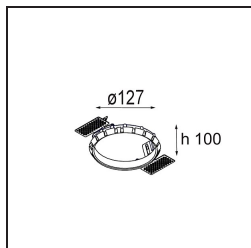

- **12810230** Ring Recessed 115 1x

Choose a required accessory