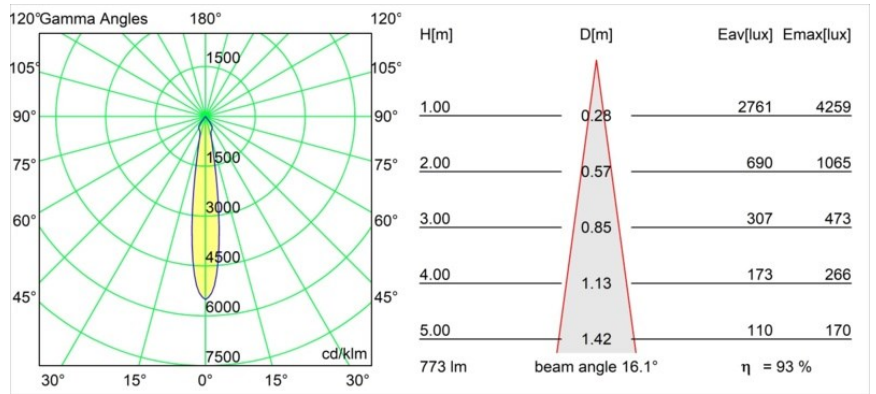

Light distribution & beam diagram