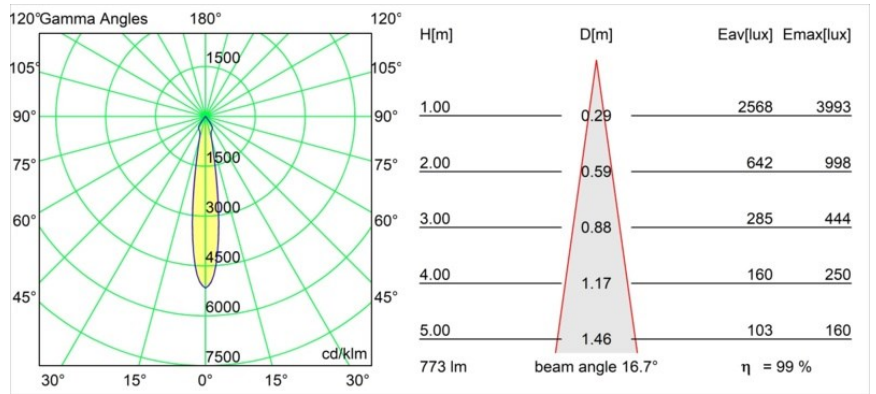

Light distribution & beam diagram