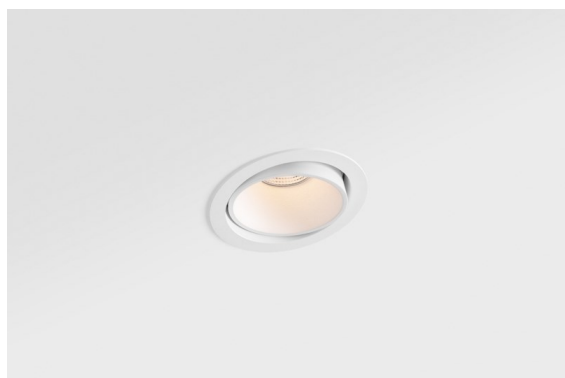

*Smart Lotis Recessed Adjustable 115 1x LED 3000K Spot DE White Structure*

The 3 original designs, Smart Kup, Lotis and Cake still manage to steal the hearts of interior designers. And this goes for the entire Smart family. Smart's accessibility and extreme versatility are arguably fit for any expression. Mix and match accent lighting, up and downlight, fixed or adjustable, a mosaic of shapes, sizes, colours and mounting options, and create a playful installation.

**Specifications**

Material	12781409
Light Source Type	LED
LED Type	BRIDGELUX V8G8
LED technology	LED COB
CRI	Min. 90
Colour Temperature	3000K
Lifetime	L80B10 @50,000 Hours
Lamp Included	Yes
Number of Light Sources	1
CIE flux code	95 97 99 100 100
Binning (SDCM)	2
Light Direction	Down
Optic	Reflector
Measured beam angle (°)	16.7
Input Voltage	Constant Current Driver Required
Electrical Class	III
IP Rating	20
Glow wire rating (°C)	960
Indoor/Outdoor	Indoor
Application	Ceiling, Wall
Mounting	Recessed
Cut-out size (mm)	ø108
Mounting depth (mm)	100.0
Adjustability	H 355° V 30°
Distance to Lighted Object (m)	0,1
Primary Colour & Primary Finish	White, Structure
Gross weight (g)	431.0
Drive current (mA)	350      500      700
Min. forward voltage (Vf)	13,2      13,7      14,2
Max. forward voltage (Vf)	15,0      15,4      16,0
Connected load (W)	5,0      7,2      10,6
Luminous flux per lamp (lm)	571      767      986
Efficacy (lm/W)	114      107      93
Glare rating	17      18      19

---

Remark

- 3500K on request
-

**TM30 & CRI diagram**

**Light distribution & beam diagram**

**Decorative Accessories**

- 12810009** Mask Smart 115 1x White Structure
- 12810032** Mask Smart 115 1x Black Structure
- 12810046** Mask Smart 115 1x Gold Matt