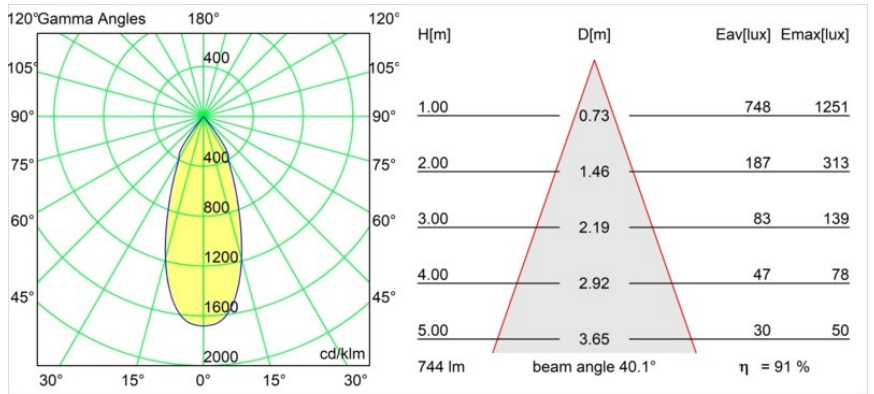

Light distribution & beam diagram