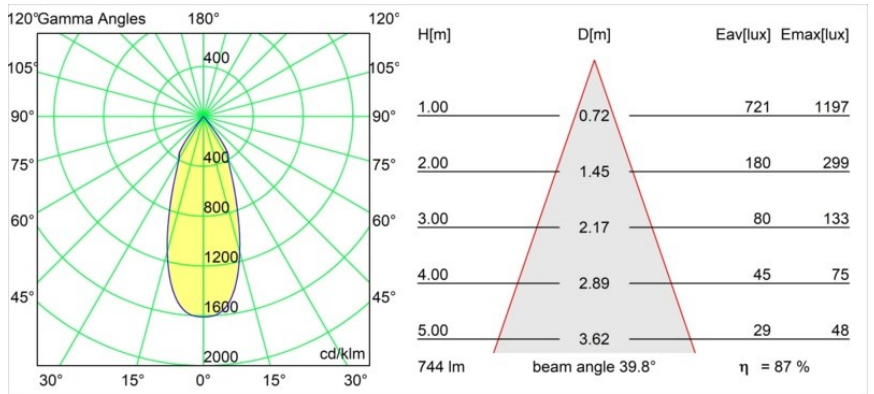

Light distribution & beam diagram