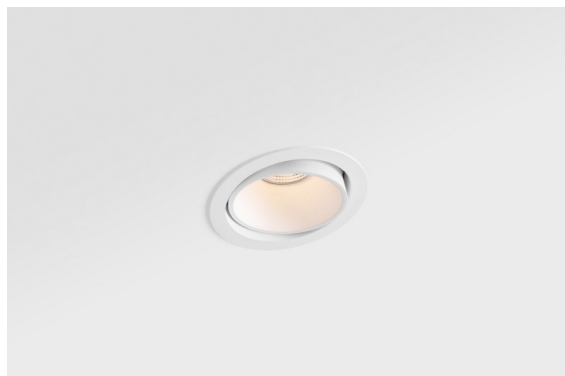

Smart Lotis Recessed Adjustable 115 1x LED 2700K Flood DE White Structure

The 3 original designs, Smart Kup, Lotis and Cake still manage to steal the hearts of interior designers. And this goes for the entire Smart family. Smart's accessibility and extreme versatility are arguably fit for any expression. Mix and match accent lighting, up and downlight, fixed or adjustable, a mosaic of shapes, sizes, colours and mounting options, and create a playful installation.

Specifications

Material	12781309
Light Source Type	LED
LED Type	BRIDGELUX V8G8
LED technology	LED COB
CRI	Min. 90
Colour Temperature	2700K
Lifetime	L80B20 @50,000 Hours
Lamp Included	Yes
Number of Light Sources	1
CIE flux code	95 98 100 100 97
Binning (SDCM)	2
Light Direction	Down
Optic	Reflector
Measured beam angle (°)	40.0
Input Voltage	Constant Current Driver Required
Electrical Class	III
IP Rating	20
Glow wire rating (°C)	960
Indoor/Outdoor	Indoor
Application	Ceiling, Wall
Mounting	Recessed
Cut-out size (mm)	ø108
Mounting depth (mm)	100.0
Adjustability	H 355° V 30°
Distance to Lighted Object (m)	0,1
Primary Colour & Primary Finish	White, Structure
Gross weight (g)	431.0
Drive current (mA)	350 500 700
Min. forward voltage (Vf)	13.2 13.7 14.2
Max. forward voltage (Vf)	15.0 15.4 16.0
Connected load (W)	5.0 7.2 10.6
Luminous flux per lamp (lm)	537 721 926
Efficacy (lm/W)	87 78 69
Glare rating	16 17 18

Remark

- 3500K on request
-

TM30 & CRI diagram

Light distribution & beam diagram

Diagrams

Decorative Accessories

- 12810009** Mask Smart 115 1x White Structure
- 12810032** Mask Smart 115 1x Black Structure
- 12810046** Mask Smart 115 1x Gold Matt