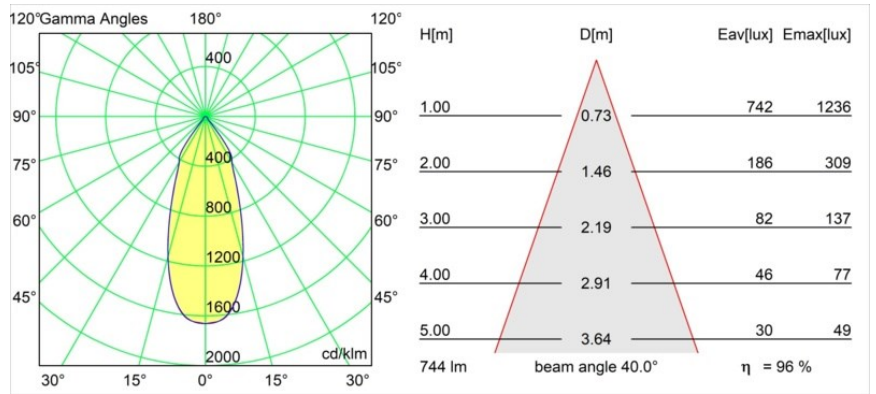

Light distribution & beam diagram