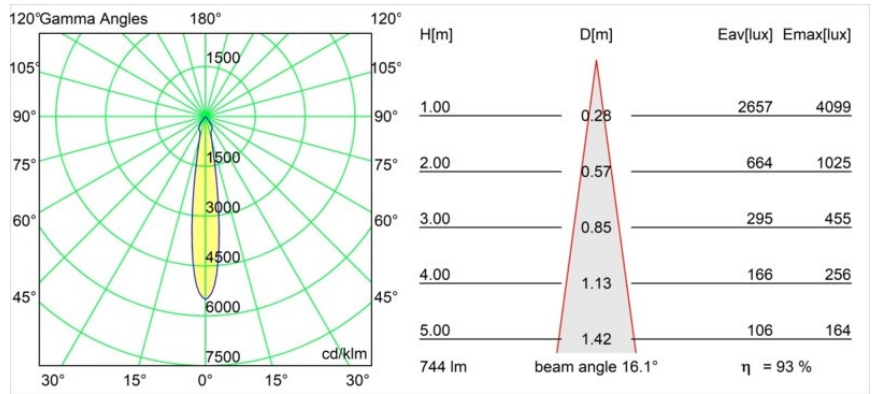

Light distribution & beam diagram