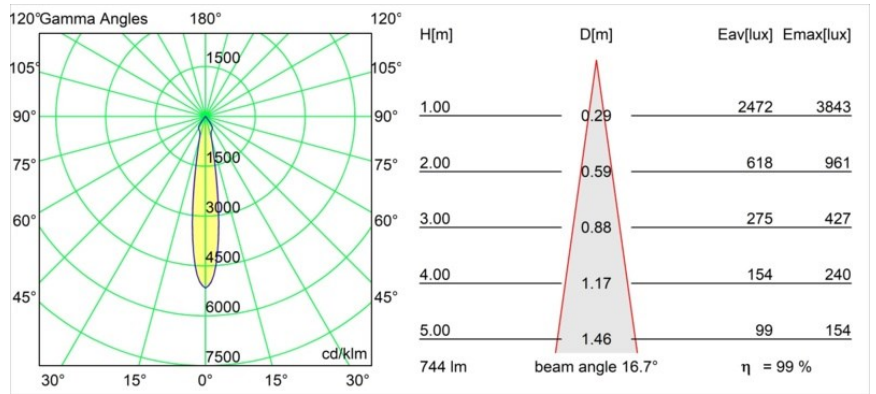

Light distribution & beam diagram