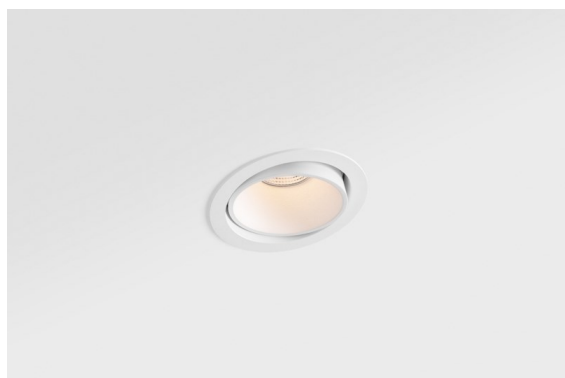

Date
Customer
Project
Type

Smart Lotis Recessed Adjustable 115 1x LED 2700K Spot DE White Structure

The 3 original designs, Smart Kup, Lotis and Cake still manage to steal the hearts of interior designers. And this goes for the entire Smart family. Smart's accessibility and extreme versatility are arguably fit for any expression. Mix and match accent lighting, up and downlight, fixed or adjustable, a mosaic of shapes, sizes, colours and mounting options, and create a playful installation.

Specifications

Material	12781209
Light Source Type	LED
LED Type	BRIDGELUX V8G8
LED technology	LED COB
CRI	Min. 90
Colour Temperature	2700K
Lifetime	L80B20 @50,000 Hours
Lamp Included	Yes
Number of Light Sources	1
CIE flux code	95 97 99 100 100
Binning (SDCM)	2
Light Direction	Down
Optic	Reflector
Measured beam angle (°)	16.7
Input Voltage	Constant Current Driver Required
Electrical Class	III
IP Rating	20
Glow wire rating (°C)	960
Indoor/Outdoor	Indoor
Application	Ceiling, Wall
Mounting	Recessed
Cut-out size (mm)	ø108
Mounting depth (mm)	100.0
Adjustability	H 355° V 30°
Distance to Lighted Object (m)	0,1
Primary Colour & Primary Finish	White, Structure
Gross weight (g)	431.0
Drive current (mA)	350 500 700
Min. forward voltage (Vf)	13,2 13,7 14,2
Max. forward voltage (Vf)	15,0 15,4 16,0
Connected load (W)	5,0 7,2 10,6
Luminous flux per lamp (lm)	550 738 948
Efficacy (lm/W)	89 80 71
Glare rating	17 18 19

Remark

- 3500K on request
-

TM30 & CRI diagram

Light distribution & beam diagram

Decorative Accessories

- 12810009** Mask Smart 115 1x White Structure
- 12810032** Mask Smart 115 1x Black Structure
- 12810046** Mask Smart 115 1x Gold Matt