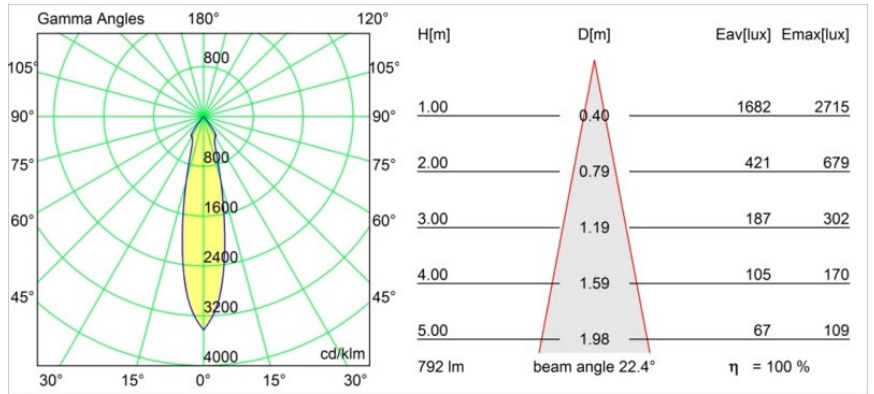

Light distribution & beam diagram