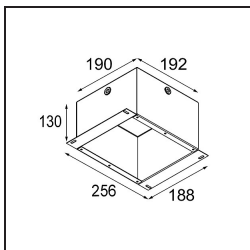

Installation Accessories

- **10889830** Installation Housing 192x190x130