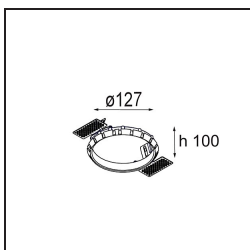

- **12810230** Ring Recessed 115 1x

Choose a required accessory