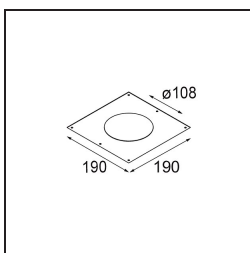

- **12290530** Plaster Kit 190X190 - 108 1x