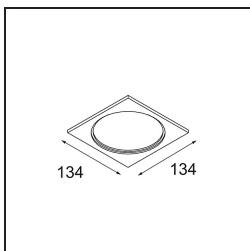

Specifications

Material	12781109
Light Source Type	LED
LED Type	BRIDGELUX V8G6
LED technology	LED COB
CRI	Min. 90
Colour Temperature	4000K
Lifetime	L80B20 @50,000 Hours
Lamp Included	Yes
Number of Light Sources	1
CIE flux code	94 97 99 100 100
Binning (SDCM)	3
Light Direction	Down
Optic	Reflector
Measured beam angle (°)	22.4
Input Voltage	Constant Current Driver Required
Electrical Class	III
IP Rating	20
Glow wire rating (°C)	960
Indoor/Outdoor	Indoor
Application	Ceiling, Wall
Mounting	Recessed
Cut-out size (mm)	ø108
Mounting depth (mm)	100.0
Adjustability	H 355° V 30°
Distance to Lighted Object (m)	0,1
Primary Colour & Primary Finish	White, Structure
Gross weight (g)	431.0
Drive current (mA)	350 500 700
Min. forward voltage (Vf)	16,5 17,1 17,7
Max. forward voltage (Vf)	19,2 19,8 20,8
Connected load (W)	6,2 9,2 13,4
Luminous flux per lamp (lm)	630 792 1018
Efficacy (lm/W)	102 86 76
Glare rating	17 18 18

Remark

- 3500K on request
-

TM30 & CRI diagram

Light distribution & beam diagram

Diagrams

Decorative Accessories

- 12810009** Mask Smart 115 1x White Structure
- 12810032** Mask Smart 115 1x Black Structure
- 12810046** Mask Smart 115 1x Gold Matt