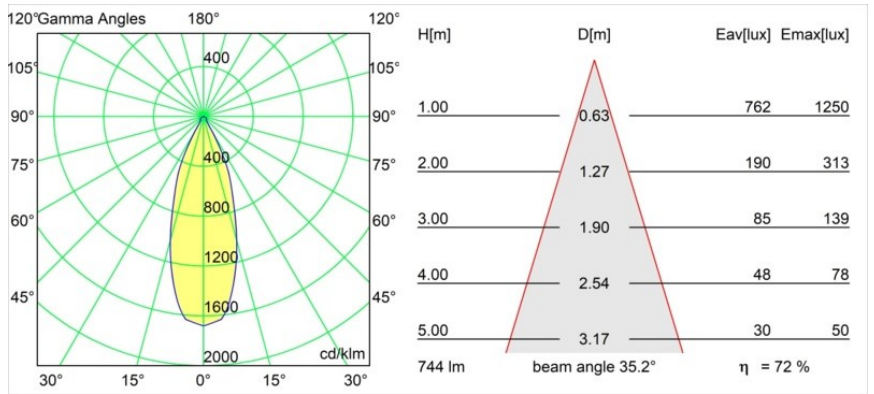

Light distribution & beam diagram