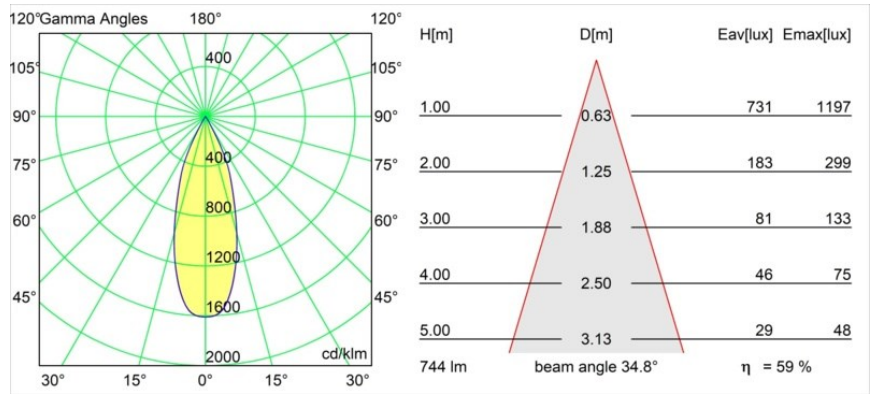

Light distribution & beam diagram