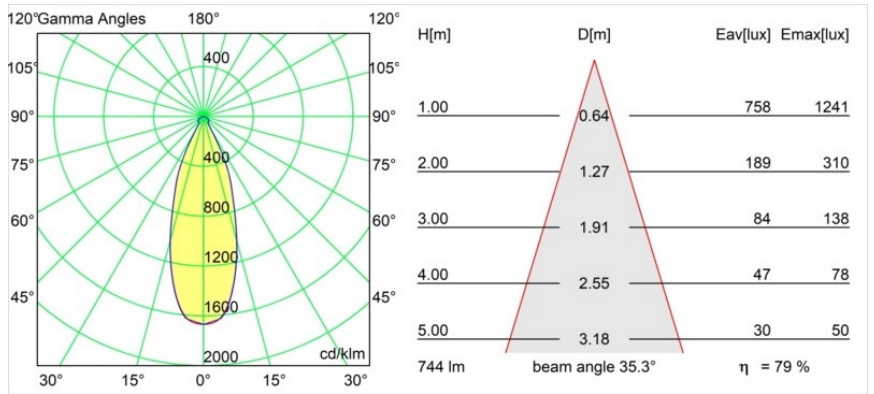

Light distribution & beam diagram