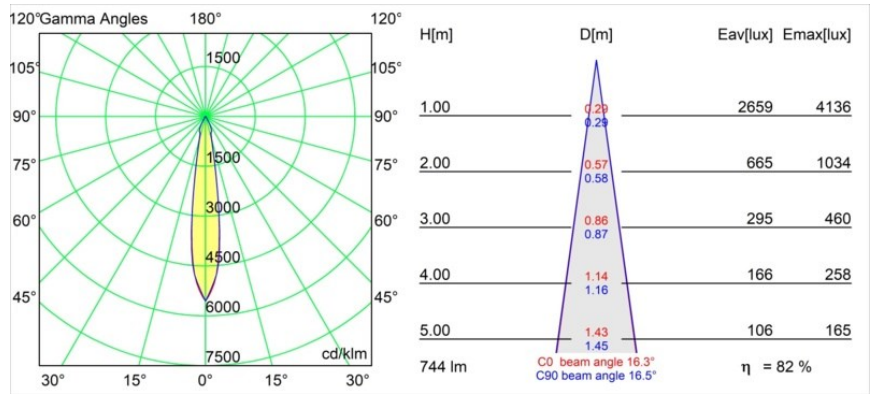

Light distribution & beam diagram