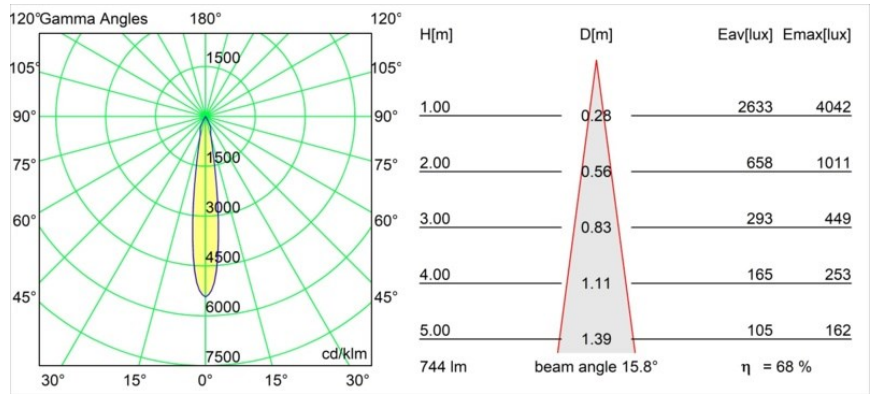

Light distribution & beam diagram