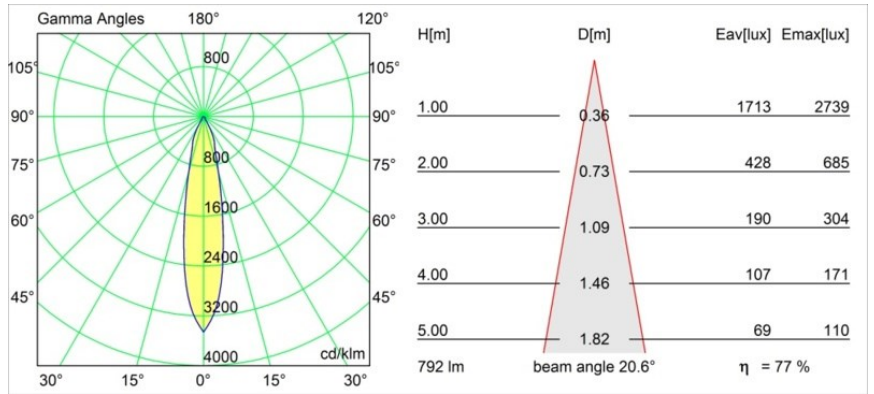

Light distribution & beam diagram