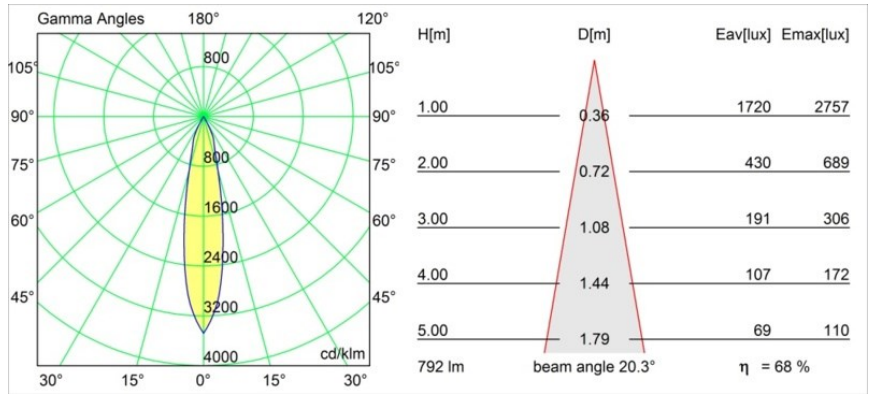

Light distribution & beam diagram