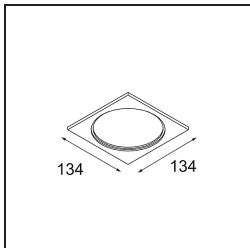

Specifications

Material	12771046
Light Source Type	LED
LED Type	BRIDGELUX V8G8
LED technology	LED COB
CRI	Min. 90
Colour Temperature	2700K
Lifetime	L80B20 @50,000 Hours
Lamp Included	Yes
Number of Light Sources	1
CIE flux code	93 98 100 100 78
Binning (SDCM)	2
Light Direction	Down
Optic	Reflector
Measured beam angle (°)	20.6
Input Voltage	Constant Current Driver Required
Electrical Class	III
IP Rating	20
Glow wire rating (°C)	960
Indoor/Outdoor	Indoor
Application	Ceiling, Wall
Mounting	Recessed
Cut-out size (mm)	ø108
Mounting depth (mm)	100.0
Adjustability	H 355° V 30°
Distance to Lighted Object (m)	0,1
Primary Colour & Primary Finish	Gold, Matt
Gross weight (g)	488.0
Drive current (mA)	350 500 700
Min. forward voltage (Vf)	13,2 13,7 14,2
Max. forward voltage (Vf)	15,0 15,4 16,0
Connected load (W)	5,0 7,2 10,6
Luminous flux per lamp (lm)	432 580 745
Efficacy (lm/W)	70 63 56
Glare rating	15 16 17

Remark

- 3500K on request
-

TM30 & CRI diagram

Light distribution & beam diagram

Diagrams

Decorative Accessories

- 12810009** Mask Smart 115 1x White Structure
- 12810032** Mask Smart 115 1x Black Structure
- 12810046** Mask Smart 115 1x Gold Matt