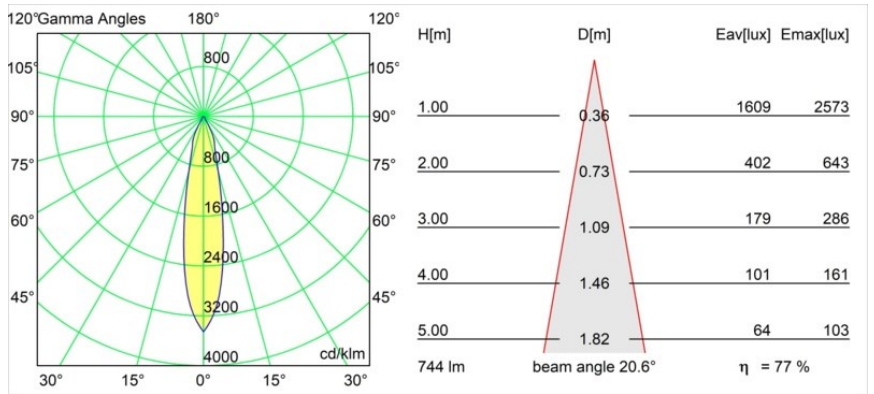

Light distribution & beam diagram