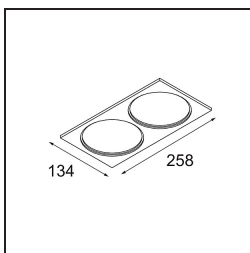

Specifications

Material	12771046
Light Source Type	LED
LED Type	BRIDGELUX V8G8
LED technology	LED COB
CRI	Min. 90
Colour Temperature	2700K
Lifetime	L80B20 @50,000 Hours
Lamp Included	Yes
Number of Light Sources	1
CIE flux code	93 98 100 100 78
Binning (SDCM)	2
Light Direction	Down
Optic	Reflector
Measured beam angle (°)	20.6
Input Voltage	Constant Current Driver Required
Electrical Class	III
IP Rating	20
Glow wire rating (°C)	960
Indoor/Outdoor	Indoor
Application	Ceiling, Wall
Mounting	Recessed
Cut-out size (mm)	ø108
Mounting depth (mm)	100.0
Adjustability	H 355° V 30°
Distance to Lighted Object (m)	0,1
Primary Colour & Primary Finish	Gold, Matt
Gross weight (g)	488.0
Drive current (mA)	350 500 700
Min. forward voltage (Vf)	13,2 13,7 14,2
Max. forward voltage (Vf)	15,0 15,4 16,0
Connected load (W)	5,0 7,2 10,6
Luminous flux per lamp (lm)	432 580 745
Efficacy (lm/W)	70 63 56
Glare rating	15 16 17

Remark

- 3500K on request
-

TM30 & CRI diagram

Light distribution & beam diagram

Diagrams

Decorative Accessories

- 12810009** Mask Smart 115 1x White Structure
- 12810032** Mask Smart 115 1x Black Structure
- 12810046** Mask Smart 115 1x Gold Matt