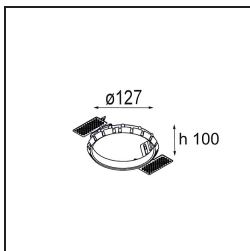

- **12810230** Ring Recessed 115 1x

Choose a required accessory