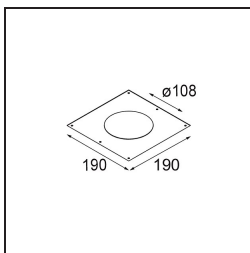

- **12290530** Plaster Kit 190X190 - 108 1x