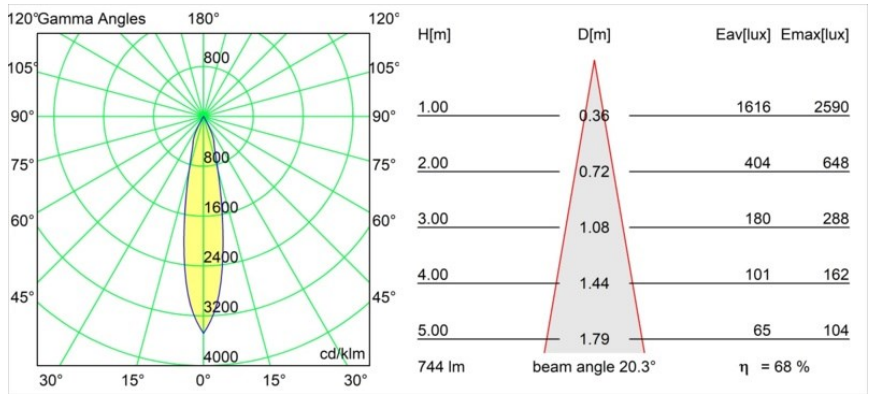

---

Remark

- 3500K on request
-

**TM30 & CRI diagram**

**Light distribution & beam diagram**

Diagrams

**Decorative Accessories**

- 12810009** Mask Smart 115 1x White Structure
- 12810032** Mask Smart 115 1x Black Structure
- 12810046** Mask Smart 115 1x Gold Matt