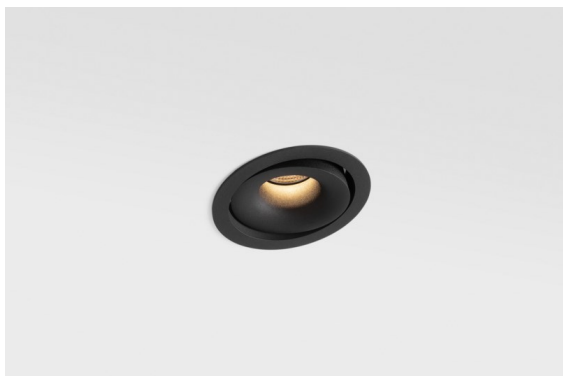

*Smart Cake Recessed Adjustable 115 1x LED 2700K Medium DE Black Structure*

**Specifications**

Material	12771032
Light Source Type	LED
LED Type	BRIDGELUX V8G8
LED technology	LED COB
CRI	Min. 90
Colour Temperature	2700K
Lifetime	L80B20 @50,000 Hours
Lamp Included	Yes
Number of Light Sources	1
CIE flux code	99 100 100 100 68
Binning (SDCM)	2
Light Direction	Down
Optic	Reflector
Measured beam angle (°)	20.3
Input Voltage	Constant Current Driver Required
Electrical Class	III
IP Rating	20
Glow wire rating (°C)	960
Indoor/Outdoor	Indoor
Application	Ceiling, Wall
Mounting	Recessed
Cut-out size (mm)	ø108
Mounting depth (mm)	100.0
Adjustability	H 355° V 30°
Distance to Lighted Object (m)	0,1
Primary Colour & Primary Finish	Black, Structure
Gross weight (g)	488.0
Drive current (mA)	350      500      700
Min. forward voltage (Vf)	13,2      13,7      14,2
Max. forward voltage (Vf)	15,0      15,4      16,0
Connected load (W)	5,0      7,2      10,6
Luminous flux per lamp (lm)	377      506      650
Efficacy (lm/W)	61      55      49
Glare rating	3      4      5

The 3 original designs, Smart Kup, Lotis and Cake still manage to steal the hearts of interior designers. And this goes for the entire Smart family. Smart's accessibility and extreme versatility are arguably fit for any expression. Mix and match accent lighting, up and downlight, fixed or adjustable, a mosaic of shapes, sizes, colours and mounting options, and create a playful installation.

---

Remark

- 3500K on request
-

**TM30 & CRI diagram**

**Light distribution & beam diagram**

Diagrams

**Decorative Accessories**

- 12810009** Mask Smart 115 1x White Structure
- 12810032** Mask Smart 115 1x Black Structure
- 12810046** Mask Smart 115 1x Gold Matt