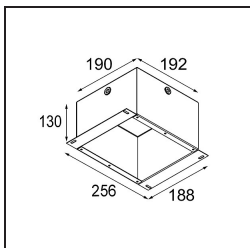

Installation Accessories

- **10889830** Installation Housing 192x190x130