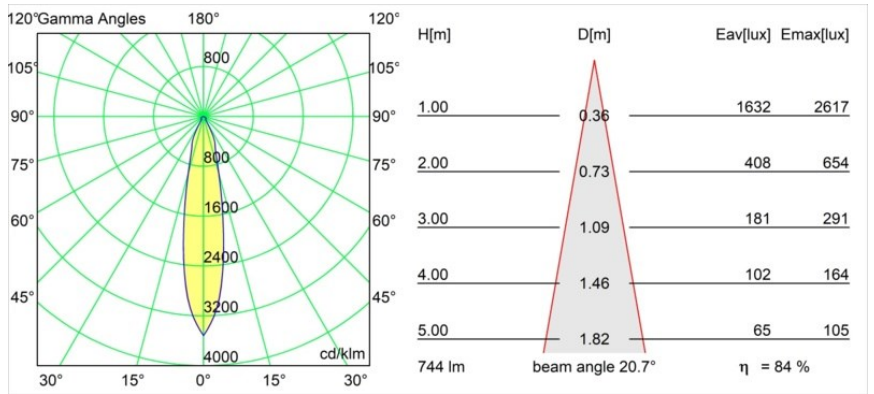

Light distribution & beam diagram