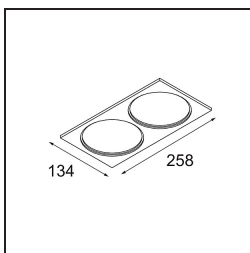

Remark

- 3500K on request
-

TM30 & CRI diagram

Light distribution & beam diagram

Diagrams

Decorative Accessories

- 12810009** Mask Smart 115 1x White Structure
- 12810032** Mask Smart 115 1x Black Structure
- 12810046** Mask Smart 115 1x Gold Matt