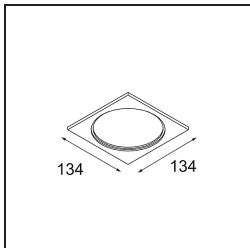

Smart Cake Recessed Adjustable 115 1x LED 2700K Medium DE White Structure

Specifications

| | |
|---------------------------------|----------------------------------|
| Material | 12771009 |
| Light Source Type | LED |
| LED Type | BRIDGELUX V8G8 |
| LED technology | LED COB |
| CRI | Min. 90 |
| Colour Temperature | 2700K |
| Lifetime | L80B20 @50,000 Hours |
| Lamp Included | Yes |
| Number of Light Sources | 1 |
| CIE flux code | 86 95 100 100 85 |
| Binning (SDCM) | 2 |
| Light Direction | Down |
| Optic | Reflector |
| Measured beam angle (°) | 20.7 |
| Input Voltage | Constant Current Driver Required |
| Electrical Class | III |
| IP Rating | 20 |
| Glow wire rating (°C) | 960 |
| Indoor/Outdoor | Indoor |
| Application | Ceiling, Wall |
| Mounting | Recessed |
| Cut-out size (mm) | ø108 |
| Mounting depth (mm) | 100.0 |
| Adjustability | H 355° V 30° |
| Distance to Lighted Object (m) | 0,1 |
| Primary Colour & Primary Finish | White, Structure |
| Gross weight (g) | 488.0 |
| Drive current (mA) | 350 500 700 |
| Min. forward voltage (Vf) | 13,2 13,7 14,2 |
| Max. forward voltage (Vf) | 15,0 15,4 16,0 |
| Connected load (W) | 5,0 7,2 10,6 |
| Luminous flux per lamp (lm) | 471 632 812 |
| Efficacy (lm/W) | 76 69 61 |
| Glare rating | 20 21 22 |

Remark

- 3500K on request
-

TM30 & CRI diagram

Light distribution & beam diagram

Diagrams

Decorative Accessories

- 12810009** Mask Smart 115 1x White Structure
- 12810032** Mask Smart 115 1x Black Structure
- 12810046** Mask Smart 115 1x Gold Matt