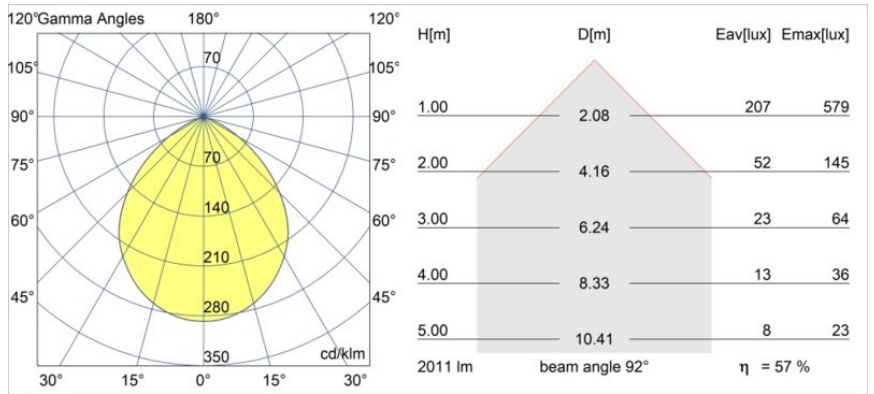

Light distribution & beam diagram