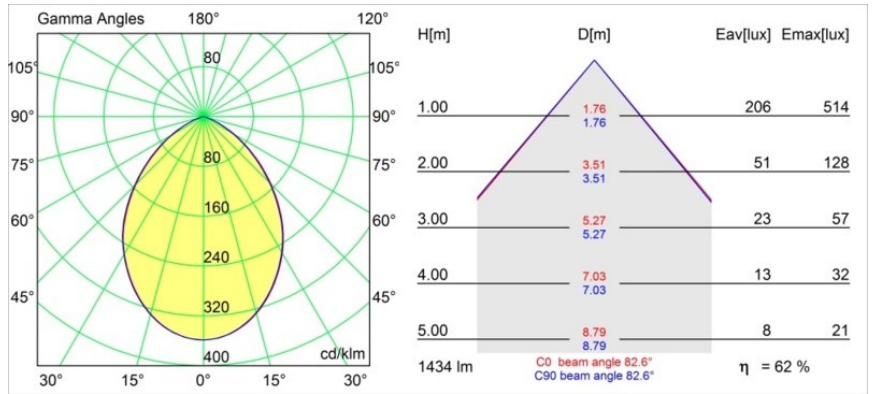

---

Remark

- 3500K on request
-

**TM30 & CRI diagram**

**Light distribution & beam diagram**

Diagrams

**Decorative Accessories**

- 12810009** Mask Smart 115 1x White Structure
- 12810032** Mask Smart 115 1x Black Structure
- 12810046** Mask Smart 115 1x Gold Matt