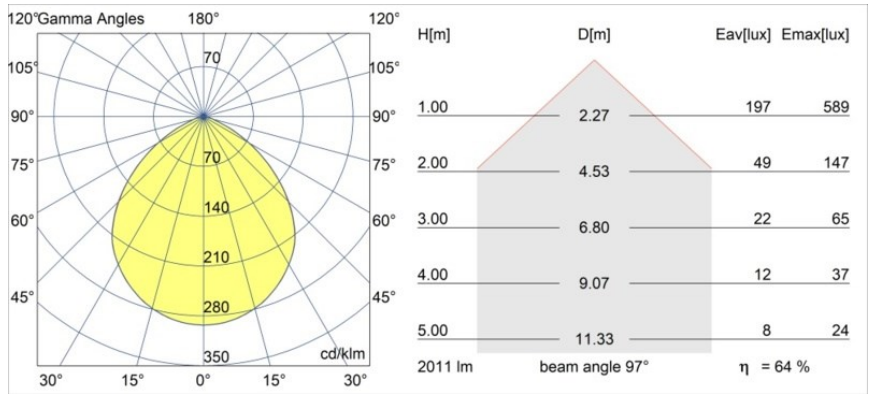

Date
Customer
Project
Type

*Smart Kup Recessed 115 1x IP54 Diffuse LED 3000K Wide Flood DE White Structure*

**Specifications**

Material	12763509
Light Source Type	LED
LED Type	BRIDGELUX VERO13 G8
LED technology	LED COB
CRI	Min. 90
Colour Temperature	3000K
Lifetime	L80B10 @50,000 Hours
Lamp Included	Yes
Number of Light Sources	1
CIE flux code	59 90 98 100 65
Binning (SDCM)	2
Light Direction	Down
Optic	Reflector
Measured beam angle (°)	97.0
Input Voltage	Constant Current Driver Required
Electrical Class	III
IP Rating	54
Glow wire rating (°C)	960
Indoor/Outdoor	Indoor
Application	Ceiling, Wall
Mounting	Recessed
Cut-out size (mm)	ø108
Mounting depth (mm)	100.0
Adjustability	Not Applicable
Distance to Lighted Object (m)	0,1
Primary Colour & Primary Finish	White, Structure
Gross weight (g)	475.0
Drive current (mA)	350      500      700
Min. forward voltage (Vf)	28,3      29,0      29,7
Max. forward voltage (Vf)	32,9      33,6      34,5
Connected load (W)	10,7      15,7      22,5
Luminous flux per lamp (lm)	958      1307      1710
Efficacy (lm/W)	90      83      76
Glare rating	27      28      29

---

Remark

- 3500K on request
-

**TM30 & CRI diagram**

**Light distribution & beam diagram**

Diagrams

**Decorative Accessories**

- 12810009** Mask Smart 115 1x White Structure
- 12810032** Mask Smart 115 1x Black Structure
- 12810046** Mask Smart 115 1x Gold Matt