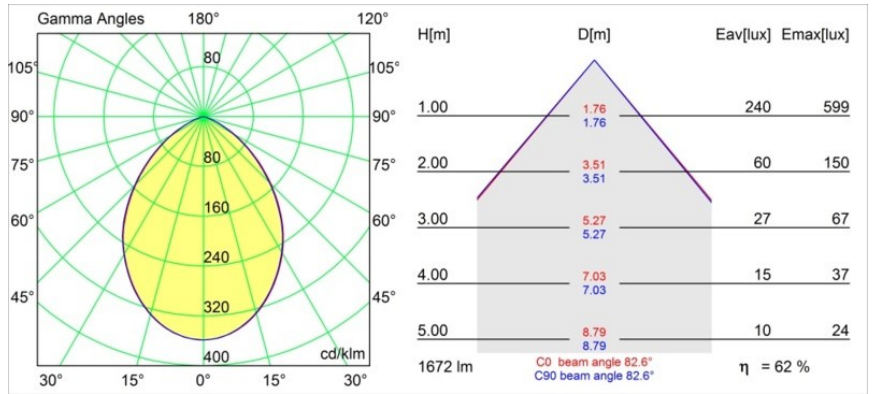

Light distribution & beam diagram