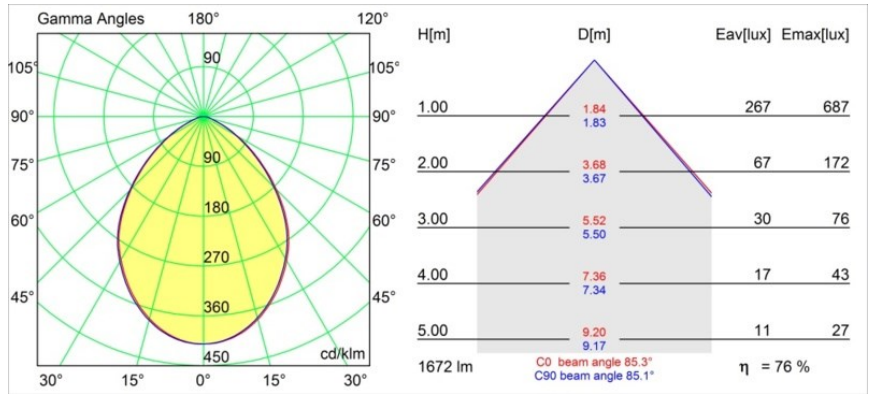

Light distribution & beam diagram