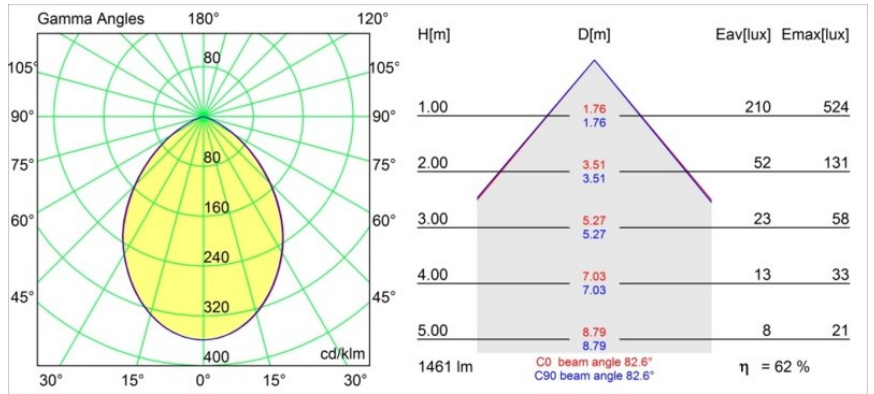

Light distribution & beam diagram