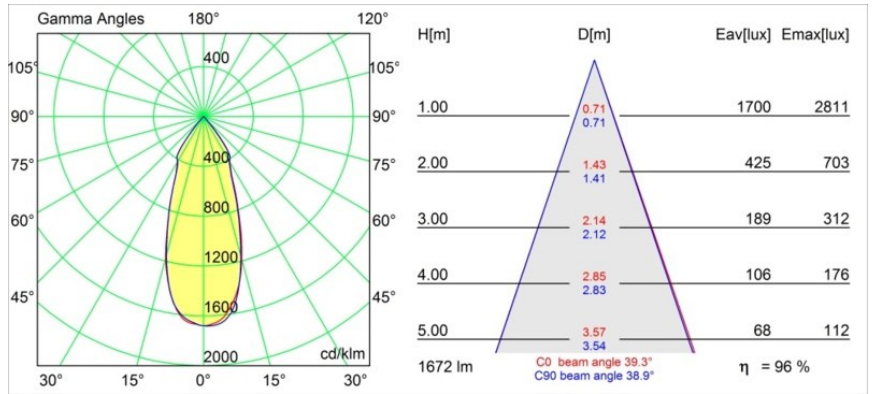

Light distribution & beam diagram