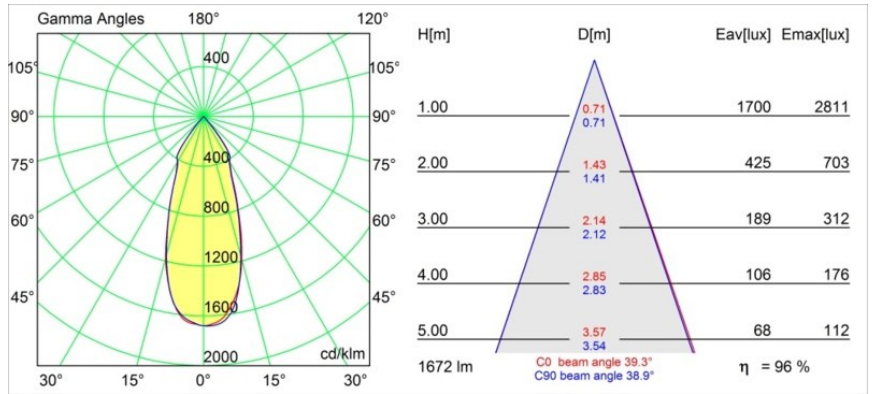

---

Remark

- 3500K on request
-

**TM30 & CRI diagram**

**Light distribution & beam diagram**

Diagrams

**Decorative Accessories**

- 12810009** Mask Smart 115 1x White Structure
- 12810032** Mask Smart 115 1x Black Structure
- 12810046** Mask Smart 115 1x Gold Matt