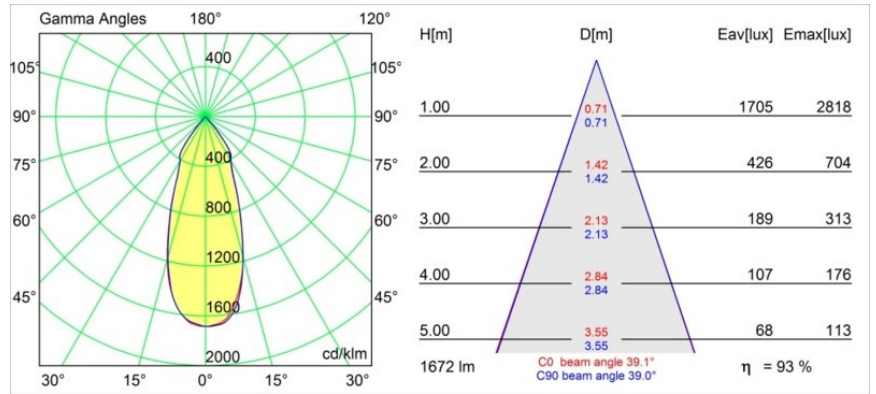

Light distribution & beam diagram