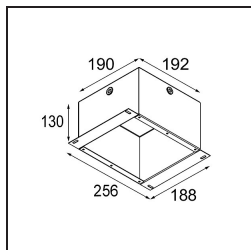

Installation Accessories

- **10889830** Installation Housing 192x190x130