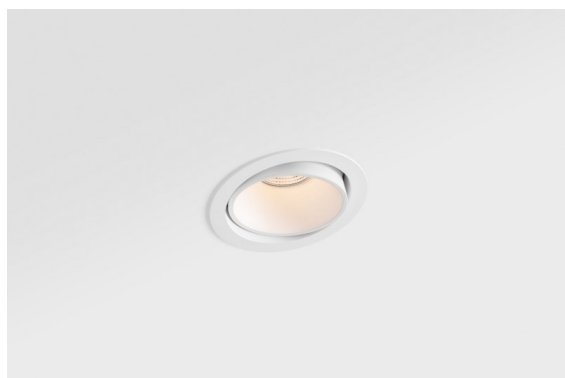

Smart Lotis Recessed Adjustable 115 1x LED 2700K Medium DE White Structure

The 3 original designs, Smart Kup, Lotis and Cake still manage to steal the hearts of interior designers. And this goes for the entire Smart family. Smart's accessibility and extreme versatility are arguably fit for any expression. Mix and match accent lighting, up and downlight, fixed or adjustable, a mosaic of shapes, sizes, colours and mounting options, and create a playful installation.

Specifications

Material	12781009
Light Source Type	LED
LED Type	BRIDGELUX V8G8
LED technology	LED COB
CRI	Min. 90
Colour Temperature	2700K
Lifetime	L80B20 @50,000 Hours
Lamp Included	Yes
Number of Light Sources	1
CIE flux code	94 97 99 100 100
Binning (SDCM)	2
Light Direction	Down
Optic	Reflector
Measured beam angle (°)	22.4
Input Voltage	Constant Current Driver Required
Electrical Class	III
IP Rating	20
Glow wire rating (°C)	960
Indoor/Outdoor	Indoor
Application	Ceiling, Wall
Mounting	Recessed
Cut-out size (mm)	ø108
Mounting depth (mm)	100.0
Adjustability	H 355° V 30°
Distance to Lighted Object (m)	0,1
Primary Colour & Primary Finish	White, Structure
Gross weight (g)	431.0
Drive current (mA)	350 500 700
Min. forward voltage (Vf)	13,2 13,7 14,2
Max. forward voltage (Vf)	15,0 15,4 16,0
Connected load (W)	5,0 7,2 10,6
Luminous flux per lamp (lm)	554 744 956
Efficacy (lm/W)	89 81 71
Glare rating	16 17 18

Remark

- 3500K on request
-

TM30 & CRI diagram

Light distribution & beam diagram

Decorative Accessories

- 12810009** Mask Smart 115 1x White Structure
- 12810032** Mask Smart 115 1x Black Structure
- 12810046** Mask Smart 115 1x Gold Matt