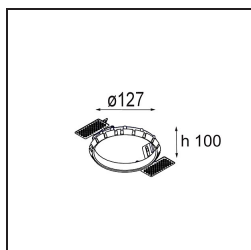

- **12810230** Ring Recessed 115 1x

Choose a required accessory