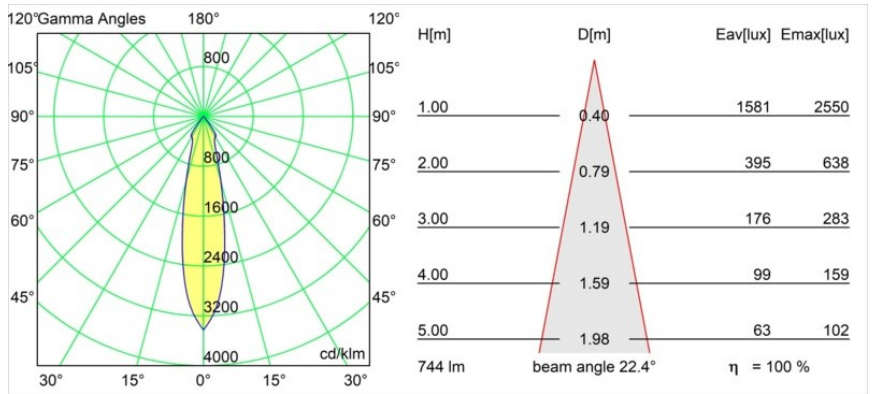

Light distribution & beam diagram