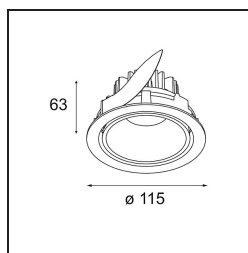

Smart Lotis Recessed Adjustable 115 1x LED 2700K Medium DE White Structure

The 3 original designs, Smart Kup, Lotis and Cake still manage to steal the hearts of interior designers. And this goes for the entire Smart family. Smart's accessibility and extreme versatility are arguably fit for any expression. Mix and match accent lighting, up and downlight, fixed or adjustable, a mosaic of shapes, sizes, colours and mounting options, and create a playful installation.

Specifications

Material	12781009
Light Source Type	LED
LED Type	BRIDGELUX V8G8
LED technology	LED COB
CRI	Min. 90
Colour Temperature	2700K
Lifetime	L80B20 @50,000 Hours
Lamp Included	Yes
Number of Light Sources	1
CIE flux code	94 97 99 100 100
Binning (SDCM)	2
Light Direction	Down
Optic	Reflector
Measured beam angle (°)	22.4
Input Voltage	Constant Current Driver Required
Electrical Class	III
IP Rating	20
Glow wire rating (°C)	960
Indoor/Outdoor	Indoor
Application	Ceiling, Wall
Mounting	Recessed
Cut-out size (mm)	ø108
Mounting depth (mm)	100.0
Adjustability	H 355° V 30°
Distance to Lighted Object (m)	0,1
Primary Colour & Primary Finish	White, Structure
Gross weight (g)	431.0
Drive current (mA)	350 500 700
Min. forward voltage (Vf)	13,2 13,7 14,2
Max. forward voltage (Vf)	15,0 15,4 16,0
Connected load (W)	5,0 7,2 10,6
Luminous flux per lamp (lm)	554 744 956
Efficacy (lm/W)	89 81 71
Glare rating	16 17 18