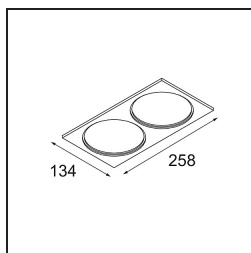

Specifications

Material	12781009
Light Source Type	LED
LED Type	BRIDGELUX V8G8
LED technology	LED COB
CRI	Min. 90
Colour Temperature	2700K
Lifetime	L80B20 @50,000 Hours
Lamp Included	Yes
Number of Light Sources	1
CIE flux code	94 97 99 100 100
Binning (SDCM)	2
Light Direction	Down
Optic	Reflector
Measured beam angle (°)	22.4
Input Voltage	Constant Current Driver Required
Electrical Class	III
IP Rating	20
Glow wire rating (°C)	960
Indoor/Outdoor	Indoor
Application	Ceiling, Wall
Mounting	Recessed
Cut-out size (mm)	ø108
Mounting depth (mm)	100.0
Adjustability	H 355° V 30°
Distance to Lighted Object (m)	0,1
Primary Colour & Primary Finish	White, Structure
Gross weight (g)	431.0
Drive current (mA)	350 500 700
Min. forward voltage (Vf)	13,2 13,7 14,2
Max. forward voltage (Vf)	15,0 15,4 16,0
Connected load (W)	5,0 7,2 10,6
Luminous flux per lamp (lm)	554 744 956
Efficacy (lm/W)	89 81 71
Glare rating	16 17 18

Remark

- 3500K on request
-

TM30 & CRI diagram

Light distribution & beam diagram

Decorative Accessories

- 12810009** Mask Smart 115 1x White Structure
- 12810032** Mask Smart 115 1x Black Structure
- 12810046** Mask Smart 115 1x Gold Matt