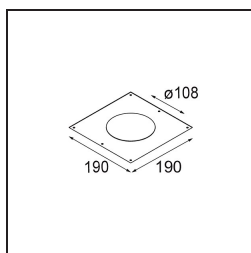

- **12290530** Plaster Kit 190X190 - 108 1x