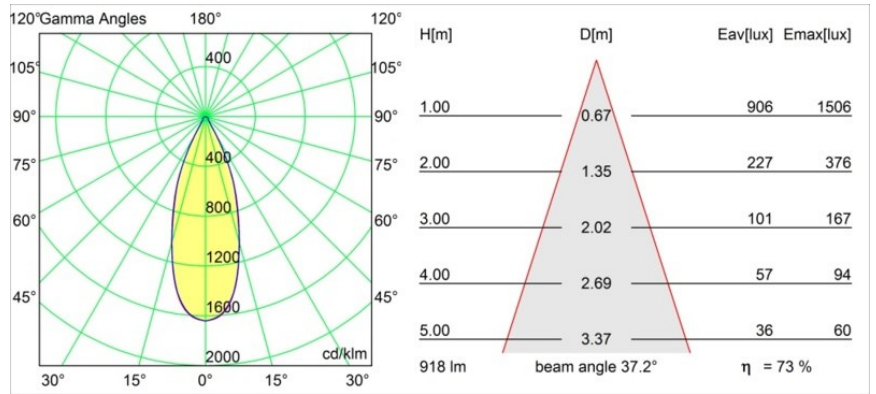

Light distribution & beam diagram